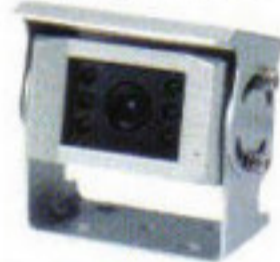

REVERSING CAMERA KITS

ECCM - 5655 KIT NRM - 5655 AND ECC - 70M KIT

HCM - 351BK NSM - 3533 AND HC12BK KIT

BCC - 5655 KIT NRM - 5655 AND BCC - 03 KIT

CCD - 4500 KIT NSR - 4500 AND CCD - 02 KIT

Reversing camera kit pack comprising of a high quality TFT-LCD flat screen colour LCD monitor (with remote). The screen monitor gives a clear picture of what is happening behind the vehicle. The super bright industry leading camera screens provide a mirror image output so it acts just like a rear view mirror. ECC-70M camera is fitted with built-in audio for feedback of directions.

15

HEAVY DUTY REARVIEW CAMERA SYSTEMS

ECC - 70M HIGH RESOLUTION WATERPROOF CAMERA

- DIE CAST METAL HOUSING
- ULTRA LOW LIGHT PERFORMANCE
(LED ENHANCED)
- BUILT IN MICROPHONE
- EXTRA WIDE ANGLE
- 20M CABLE, RCA CONVERTOR
INCLUDED
- PAL COLOUR IMAGE
- FWD/REVERSE IMAGE
(MIRROR/NORMAL)
- PAL COLOUR IMAGE

ECC - 89 COLOUR TILT CAMERA

- 1/3" CCD HIGH QUALITY IMAGE SENSOR
- ADJUSTABLE VERTICAL ANGLE BY TILT CONTROL
- ULTRA LOW LIGHT PERFORMANCE,
(LED ENHANCED)
- BUILT-IN MICROPHONE
- AUTOMATIC ELECTRONIC IRIS
- VANDAL RESISTANT & WATERPROOF HOUSING
- EXTRA-WIDE FIELD OF VIEW
- WIDE OPERATING TEMPERATURE RANGE
(-30°C TO +50°C)
- INPUT VOLTAGE: 12 VDC FROM MONITOR